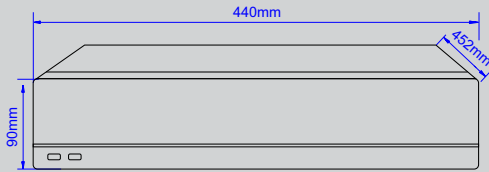

2020-Q1

Key Feature / Smart Function Support

شرایط گارانتی:

- سه سال گارانتی پلاتینیوم بدون قید و شرط کی دی تی شامل:
- آبخوردگی، شکستگی، ضربه دیدگی، خسارت ناشی از صاعقه، زنگ زدگی، نوسانات برق و سایر اتفاقات و صدمات

سایر برتری ها:

- امکان گسترش نرم افزاری به درخواست مصرف کنندگان
- نرم افزارهای موبایل و ویندوز حرفه ای به زبان فارسی و انگلیسی
- عدم اعلام محدودیت نرم افزاری ظرفیت هارد دیسک
- استفاده از CPU و Ram بیشتر نسبت به سایر برندها
- بالا ترین سطح پشتیبانی از دوربین های سایر برندها
- پشتیبانی از دوربین های 12 مگاپیکسلی
- سیستم عامل به زبان فارسی و انگلیسی
- وب نویسی به زبان فارسی و انگلیسی

پشتیبانی از قابلیت های هوشمند:

- عبور از خط
- فنس مجازی
- ورود به منطقه
- خروج از منطقه
- گم شدن اشیاء
- اضافه شدن اشیاء
- تردد شمار افراد
- تشخیص چهره
- تشخیص حرکت
- جستجوی هوشمند تصاویر
- تشخیص حرکت سریع افراد
- تشخیص پوشاندن دوربین
- تشخیص تغییر زاویه دوربین
- تشخیص پارک غیر مجاز خودرو
- تشخیص پرسه زنی افراد
- تشخیص صدای غیر عادی
- تشخیص عدم فکوس لنز
- تشخیص تجمع افراد

Specification / KN-3282BHR

CPU & Capabilities

CPU	Quad-Core ARM Cortex-A17@1400MHz
IP Channel Input	32CH x 4K@30Fps (Up to 12MP Supported)

Video & Audio

HDMI Output	2CH x 4K (3840 x 2160)
VGA Output	1CH x Full HD (1920 x 1080)
Audio Input/Output	1CH Input, 1CH Output

Recording

Video Compression	H.264+(Ultra H.264), H.265+ (Ultra H.265) Smart Event Codec
Audio Compression	G.711A, G.711U
Video Resolution	12MP, 8MP, 5MP, 4MP, 3MP, 1080P, 720P, VGA, 4CIF, DCIF, 2CIF, CIF, QCIF
Input Bandwidth	256 Mbps
Record Mode	Manual, Schedule, Alarm, Event, Smart Event
Pre & Post Record	Pre 1~30 sec, Post 10~300 sec

Playback & Backup

Sync Playback	16CH x 4K@30fps Resolution
Search Mode	Time & Date, Motion, Alarm Input, All Smart Function
Playback Mode	Normal, Time Division, Label, Event, Picture Playback, Smart Playback
Backup Mode	USB Device, Network, Internal Sata burner