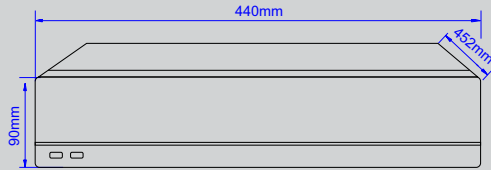

2020-Q1

Key Feature / Smart Function Support

شرایط گارانتی:

- سه سال گارانتی پلاتینیوم بدون قید و شرط کی دی تی شامل:
- آبخوردگی، شکستگی، ضربه دیدگی، خسارت ناشی از صاعقه، زنگ زدگی، نوسانات برق و سایر اتفاقات و صدمات

سایر برتری ها:

- قابلیت افزودن Raid سخت افزاری
- نرم افزارهای موبایل و ویندوز حرفه ای به زبان فارسی و انگلیسی
- عدم اعلام محدودیت نرم افزاری ظرفیت هارد دیسک
- استفاده از CPU و Ram بیشتر نسبت به سایر برندها
- بالا ترین سطح پشتیبانی از دوربین های سایر برندها
- پشتیبانی از دوربین های 12 مگاپیکسلی
- سیستم عامل به زبان فارسی و انگلیسی
- وب نویسی به زبان فارسی و انگلیسی

پشتیبانی از قابلیت های هوشمند:

- عبور از خط
- فنس مجازی
- ورود به منطقه
- خروج از منطقه
- گم شدن اشیاء
- اضافه شدن اشیاء
- تردد شمار افراد
- تشخیص چهره
- تشخیص حرکت
- جستجوی هوشمند تصاویر
- تشخیص حرکت سریع افراد
- تشخیص پوشاندن دوربین
- تشخیص تغییر زاویه دوربین
- تشخیص پارک غیر مجاز خودرو
- تشخیص پرسه زنی افراد
- تشخیص صدای غیر عادی
- تشخیص عدم فکوس لنز
- تشخیص تجمع افراد

Specification / KN-6482BHR

CPU & Capabilities

CPU	Quad-Core ARM Cortex-A17@1400MHz+Extra R
IP Channel Input	64CH x 4K@30Fps (Up to 12MP Supported)

Video & Audio

HDMI Output	2CH x 4K (3840 x 2160)
VGA Output	1CH x Full HD (1920 x 1080)
Audio Input/Output	1CH Input, 1CH Output

Recording

Video Compression	H.264+(Ultra H.264), H.265+ (Ultra H.265) Smart Event Codec
Audio Compression	G.711A, G.711U
Video Resolution	12MP, 8MP, 5MP, 4MP, 3MP, 1080P, 720P, VGA, 4CIF, DCIF, 2CIF, CIF, QCIF
Input Bandwidth	320 Mbps
Record Mode	Manual, Schedule, Alarm, Event, Smart Event
Pre & Post Record	Pre 1~30 sec, Post 10~300 sec

Playback & Backup

Sync Playback	16CH x 4K@30fps Resolution
Search Mode	Time & Date, Motion, Alarm Input, All Smart Function
Playback Mode	Normal, Time Division, Label, Event, Picture Playback, Smart Playback
Backup Mode	USB Device, Network, Internal Sata burner