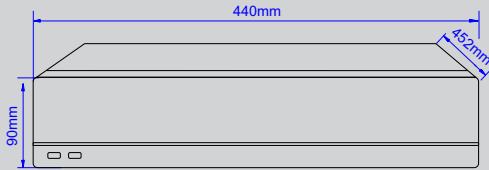

2020-Q1

Key Feature / Smart Function Support

شرایط گارانتی:

- سه سال گارانتی پلاتینیوم بدون قید و شرط کی دی تی شامل:
- آبخوردگی، شکستگی، ضربه دیدگی، خسارت ناشی از صاعقه، زنگ زدگی، نوسانات برق و سایر اتفاقات و صدمات

سایر برتری ها:

- امکان گسترش نرم افزاری به درخواست مصرف کنندگان
- نرم افزارهای موبایل و ویندوز حرفه ای به زبان فارسی و انگلیسی
- عدم اعلام محدودیت نرم افزاری ظرفیت هارد دیسک
- استفاده از CPU و Ram بیشتر نسبت به سایر برندها
- بالا ترین سطح پشتیبانی از دوربین های سایر برندها
- پشتیبانی از دوربین های 12 مگا پیکسلی
- سیستم عامل به زبان فارسی و انگلیسی
- وب نویسی به زبان فارسی و انگلیسی

پشتیبانی از قابلیت های هوشمند:

- عبور از خط
- فنس مجازی
- ورود به منطقه
- خروج از منطقه
- گم شدن اشیاء
- اضافه شدن اشیاء
- تردد شمار افراد
- تشخیص چهره
- تشخیص حرکت
- جستجوی هوشمند تصاویر
- تشخیص حرکت سریع افراد
- تشخیص پوشاندن دوربین
- تشخیص تغییر زاویه دوربین
- تشخیص پارک غیر مجاز خودرو
- تشخیص پرسه زنی افراد
- تشخیص صدای غیر عادی
- تشخیص عدم فکوس لنز
- تشخیص تجمع افراد

Specification / KN-3242B

CPU & Capabilities

CPU	Quad-Core ARM Cortex-A17@1400MHz
IP Channel Input	32CH x 4K@30Fps (Up to 12MP Supported)

Video & Audio

HDMI Output	1CH x 4K (3840 x 2160)
VGA Output	1CH x Full HD (1920 x 1080)
Audio Input/Output	1CH Input, 1CH Output

Recording

Video Compression	H.264+(Ultra H.264), H.265+ (Ultra H.265) Smart Event Codec
Audio Compression	G.711A, G.711U
Video Resolution	12MP, 8MP, 5MP, 4MP, 3MP, 1080P, 720P, VGA, 4CIF, DCIF, 2CIF, CIF, QCIF
Input Bandwidth	256 Mbps
Record Mode	Manual, Schedule, Alarm, Event, Smart Event
Pre & Post Record	Pre 1~30 sec, Post 10~300 sec

Playback & Backup

Sync Playback	16CH x 4K@30fps Resolution
Search Mode	Time & Date, Motion, Alarm Input, All Smart Function
Playback Mode	Normal, Time Division, Label, Event, Picture Playback, Smart Playback
Backup Mode	USB Device, Network, Internal Sata burner