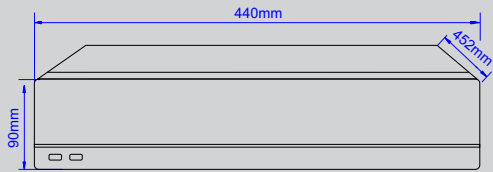

2020-Q1

Key Feature / Smart Function Support

شرایط گارانتی:

- سه سال گارانتی پلاتینیوم بدون قید و شرط کی دی تی شامل:
- آبخوردگی، شکستگی، ضربه دیدگی، خسارت ناشی از صاعقه، زنگ زدگی، نوسانات برق و سایر اتفاقات و صدمات

سایر برتری ها:

- امکان گسترش نرم افزاری به درخواست مصرف کنندگان
- نرم افزارهای موبایل و ویندوز حرفه ای به زبان فارسی و انگلیسی
- عدم اعلام محدودیت نرم افزاری ظرفیت هارد دیسک
- استفاده از CPU و Ram بیشتر نسبت به سایر برندها
- بالا ترین سطح پشتیبانی از دوربین های سایر برندها
- پشتیبانی از دوربین های 12 مگاپیکسلی
- سیستم عامل به زبان فارسی و انگلیسی
- وب نویسی به زبان فارسی و انگلیسی

پشتیبانی از قابلیت های هوشمند:

- عبور از خط
- فنس مجازی
- ورود به منطقه
- خروج از منطقه
- گم شدن اشیاء
- اضافه شدن اشیاء
- تردد شمار افراد
- تشخیص چهره
- تشخیص حرکت
- جستجوی هوشمند تصاویر
- تشخیص حرکت سریع افراد
- تشخیص پوشاندن دوربین
- تشخیص تغییر زاویه دوربین
- تشخیص پارک غیر مجاز خودرو
- تشخیص پرسه زنی افراد
- تشخیص صدای غیر عادی
- تشخیص عدم فکوس لنز
- تشخیص تجمع افراد

Specification / KN-1642BHR

CPU & Capabilities

CPU	Quad-Core ARM Cortex-A17@1400MHz+Extra R
IP Channel Input	16CH x 4K@30Fps (Up to 12MP Supported)

Video & Audio

HDMI Output	1CH x 4K (3840 x 2160)
VGA Output	1CH x Full HD (1920 x 1080)
Audio Input/Output	1CH Input, 1CH Output

Recording

Video Compression	H.264+(Ultra H.264), H.265+ (Ultra H.265) Smart Event Codec
Audio Compression	G.711A, G.711U
Video Resolution	12MP, 8MP, 5MP, 4MP, 3MP, 1080P, 720P, VGA, 4CIF, DCIF, 2CIF, CIF, QCIF
Input Bandwidth	160 Mbps
Record Mode	Manual, Schedule, Alarm, Event, Smart Event
Pre & Post Record	Pre 1~30 sec, Post 10~300 sec

Playback & Backup