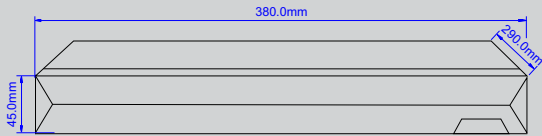

2020-Q1

Key Feature / Smart Function Support

شرایط گارانتی:

- سه سال گارانتی پلاتینیوم بدون قید و شرط کی دی تی شامل:
- آبخوردگی، شکستگی، ضربه دیدگی، خسارت ناشی از صاعقه، زنگ زدگی، نوسانات برق و سایر اتفاقات و صدمات

سایر برتری ها:

- امکان گسترش نرم افزاری به درخواست مصرف کنندگان
- نرم افزارهای موبایل و ویندوز حرفه ای به زبان فارسی و انگلیسی
- عدم اعلام محدودیت نرم افزاری ظرفیت هارد دیسک
- استفاده از CPU و Ram بیشتر نسبت به سایر برندها
- بالا ترین سطح پشتیبانی از دوربین های سایر برندها
- پشتیبانی از دوربین های 12 مگاپیکسلی
- سیستم عامل به زبان فارسی و انگلیسی
- وب نویسی به زبان فارسی و انگلیسی

پشتیبانی از قابلیت های هوشمند:

- عبور از خط
- فنس مجازی
- ورود به منطقه
- خروج از منطقه
- گم شدن اشیاء
- اضافه شدن اشیاء
- تردد شمار افراد
- تشخیص چهره
- تشخیص حرکت
- جستجوی هوشمند تصاویر
- تشخیص حرکت سریع افراد
- تشخیص پوشاندن دوربین
- تشخیص تغییر زاویه دوربین
- تشخیص پارک غیر مجاز خودرو
- تشخیص پرسه زنی افراد
- تشخیص صدای غیر عادی
- تشخیص عدم فکوس لنز
- تشخیص تجمع افراد

Specification / KN-1621B

CPU & Capabilities

CPU	Quad-Core ARM Cortex-A17@1400MHz
IP Channel Input	16CH x 4K@30Fps (Up to 12MP Supported)

Video & Audio

HDMI Output	1CH x 4K (3840 x 2160)
VGA Output	1CH x Full HD (1920 x 1080)
Audio Input/ Output	1CH Input, 1CH Output

Recording

Video Compression	H.264+(Ultra H.264), H.265+ (Ultra H.265) Smart Event Codec
Audio Compression	G.711A, G.711U
Video Resolution	12MP, 8MP, 5MP, 4MP, 3MP, 1080P, 720P, VGA, 4CIF, DCIF, 2CIF, CIF, QCIF
Input Bandwidth	160 Mbps
Record Mode	Manual, Schedule, Alarm, Event, Smart Event
Pre & Post Record	Pre 1~30 sec, Post 10~300 sec

Playback & Backup

Sync Playback	16CH x 4K@30fps Resolution
Search Mode	Time & Date, Motion, Alarm Input, All Smart Function
Playback Mode	Normal, Time Division, Label, Event, Picture Playback, Smart Playback
Backup Mode	USB Device, Network, Internal Sata burner