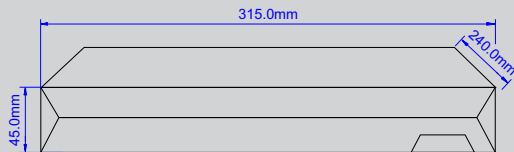

2020-Q1

Key Feature / Smart Function Support

شرایط گارانتی:

- سه سال گارانتی پلاتینیوم بدون قید و شرط کی دی تی شامل:
- آبخوردگی، شکستگی، ضربه دیدگی، خسارت ناشی از صاعقه، زنگ زدگی، نوسانات برق و سایر اتفاقات و صدمات

سایر برتری ها:

- امکان گسترش نرم افزاری به درخواست مصرف کنندگان
- نرم افزارهای موبایل و ویندوز حرفه ای به زبان فارسی و انگلیسی
- عدم اعلام محدودیت نرم افزاری ظرفیت هارد دیسک
- استفاده از CPU و Ram بیشتر نسبت به سایر برندها
- بالا ترین سطح پشتیبانی از دوربین های سایر برندها
- سیستم عامل به زبان فارسی و انگلیسی
- وب نویسی به زبان فارسی و انگلیسی

پشتیبانی از قابلیت های هوشمند:

- عبور از خط
- فنس مجازی
- ورود به منطقه
- خروج از منطقه
- گم شدن اشیاء
- اضافه شدن اشیاء
- تردد شمار افراد
- تشخیص چهره
- تشخیص حرکت
- جستجوی هوشمند تصاویر
- تشخیص حرکت سریع افراد
- تشخیص پوشاندن دوربین
- تشخیص تغییر زاویه دوربین
- تشخیص پارک غیر مجاز خودرو
- تشخیص پرسه زنی افراد
- تشخیص صدای غیر عادی
- تشخیص عدم فکوس لنز
- تشخیص تجمع افراد

Specification / KN-0411B

CPU & Capabilities

CPU	Dual-Core ARM Cortex-A7@1300MHz
IP Channel Input	4CH x 4K@30Fps (Up to 12MP Supported)

Video & Audio

HDMI Output	1CH x 4K (3840 x 2160)
VGA Output	1CH x Full HD (1920 x 1080)
Audio Input/ Output	1CH Input, 1CH Output

Recording

Video Compression	H.264+(Ultra H.264), H.265+ (Ultra H.265) Smart Event Codec
Audio Compression	G.711A, G.711U
Video Resolution	8MP, 5MP, 4MP, 3MP, 1080P, 720P, VGA, 4CIF, DCIF, 2CIF, CIF, QCIF
Input Bandwidth	40 Mbps
Record Mode	Manual, Schedule, Alarm, Event, Smart Event
Pre & Post Record	Pre 1~30 sec, Post 10~300 sec

Playback & Backup

Sync Playback	4CH x 4K@30fps Resolution
Search Mode	Time & Date, Motion, Alarm Input, All Smart Function
Playback Mode	Normal, Time Division, Label, Event, Picture Playback, Smart Playback
Backup Mode	USB Device, Network, Internal Sata burner

Network & Monitoring