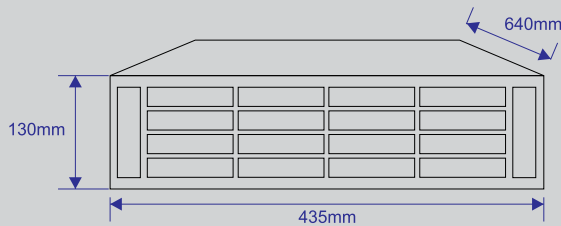

2020-Q1

Key Feature / Smart Function Support

شرایط گارانتی:

- سه سال گارانتی پلاتینیوم بدون قید و شرط کی دی تی شامل:
- آبخوردگی، شکستگی، ضربه دیدگی، خسارت ناشی از صاعقه، زنگ زدگی، نوسانات برق و سایر اتفاقات و صدمات

سایر برتری ها:

- امکان گسترش نرم افزاری به درخواست مصرف کنندگان
- نرم افزارهای موبایل و ویندوز حرفه ای به زبان فارسی و انگلیسی
- عدم اعلام محدودیت نرم افزاری ظرفیت هارد دیسک
- استفاده از CPU و Ram بیشتر نسبت به سایر برندها
- بالا ترین سطح پشتیبانی از دوربین های سایر برندها
- پشتیبانی از دوربین های 12 مگاپیکسلی
- سیستم عامل به زبان فارسی و انگلیسی
- وب نویسی به زبان فارسی و انگلیسی

پشتیبانی از قابلیت های هوشمند:

- عبور از خط
- فنس مجازی
- ورود به منطقه
- خروج از منطقه
- گم شدن اشیاء
- اضافه شدن اشیاء
- تردد شمار افراد
- تشخیص چهره
- تشخیص حرکت
- جستجوی هوشمند تصاویر
- تشخیص حرکت سریع افراد
- تشخیص پوشاندن دوربین
- تشخیص تغییر زاویه دوربین
- تشخیص پارک غیر مجاز خودرو
- تشخیص پرسه زنی افراد
- تشخیص صدای غیر عادی
- تشخیص عدم فکوس لنز
- تشخیص تجمع افراد

Specification / KN-6416BHR

CPU & Capabilities

CPU	Quad-Core ARM Cortex-A17@1400MHz+Extra R
IP Channel Input	64CH x 4K@30Fps (Up to 12MP Supported)

Video & Audio

HDMI Output	2CH x 4K (3840 x 2160)
VGA Output	1CH x Full HD (1920 x 1080)
Audio Input/Output	1CH Input, 1CH Output

Recording

Video Compression	H.264+(Ultra H.264), H.265+ (Ultra H.265) Smart Event Codec
Audio Compression	G-711A, G-711U
Video Resolution	12MP, 8MP, 5MP, 4MP, 3MP, 1080P, 720P, VGA, 4CIF, DCIF, 2CIF, CIF, QCIF
Input Bandwidth	320 Mbps
Record Mode	Manual, Schedule, Alarm, Event, Smart Event
Pre & Post Record	Pre 1~30 sec, Post 10~300 sec

Playback & Backup