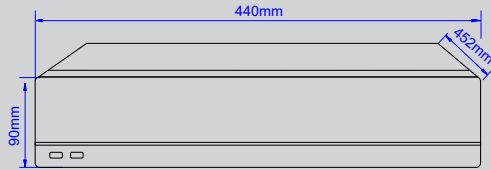

2020-Q1

Key Feature / Smart Function Support

شرایط گارانتی:

- سه سال گارانتی پلاتینیوم بدون قید و شرط کی دی تی شامل:
- آبخوردگی، شکستگی، ضربه دیدگی، خسارت ناشی از صاعقه، زنگ زدگی، نوسانات برق و سایر اتفاقات و صدمات

سایر برتری ها:

- امکان گسترش نرم افزاری به درخواست مصرف کنندگان
- نرم افزارهای موبایل و ویدئوز حرفه ای به زبان فارسی و انگلیسی
- عدم اعلام محدودیت نرم افزاری ظرفیت هارد دیسک
- استفاده از CPU و Ram بیشتر نسبت به سایر برندها
- بالا ترین سطح پشتیبانی از دوربین های سایر برندها
- پشتیبانی از دوربین های 12 مگاپیکسلی
- سیستم عامل به زبان فارسی و انگلیسی
- وب نویسی به زبان فارسی و انگلیسی

پشتیبانی از قابلیت های هوشمند:

- عبور از خط
- فنس مجازی
- ورود به منطقه
- خروج از منطقه
- گم شدن اشیاء
- اضافه شدن اشیاء
- تردد شمار افراد
- تشخیص چهره
- تشخیص حرکت
- جستجوی هوشمند تصاویر
- تشخیص حرکت سریع افراد
- تشخیص پوشاندن دوربین
- تشخیص تغییر زاویه دوربین
- تشخیص پارک غیر مجاز خودرو
- تشخیص پرسه زنی افراد
- تشخیص صدای غیر عادی
- تشخیص عدم فکوس لنز
- تشخیص تجمع افراد

Specification / KN-6482B

CPU & Capabilities

CPU	Quad-Core ARM Cortex-A17@1400MHz+Extra R
IP Channel Input	64CH x 4K@30Fps (Up to 12MP Supported)

Video & Audio

HDMI Output	2CH x 4K (3840 x 2160)
VGA Output	1CH x Full HD (1920 x 1080)
Audio Input/Output	1CH Input, 1CH Output

Recording

Video Compression	H.264+(Ultra H.264), H.265+ (Ultra H.265) Smart Event Codec
Audio Compression	G.711A, G.711U
Video Resolution	12MP, 8MP, 5MP, 4MP, 3MP, 1080P, 720P, VGA, 4CIF, DCIF, 2CIF, CIF, QCIF
Input Bandwidth	320 Mbps
Record Mode	Manual, Schedule, Alarm, Event, Smart Event
Pre & Post Record	Pre 1~30 sec, Post 10~300 sec

Playback & Backup