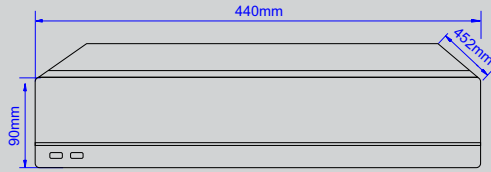

2020-Q1

Key Feature / Smart Function Support

شرایط گارانتی:

- سه سال گارانتی پلاتینیوم بدون قید و شرط کی دی تی شامل:
- آبخوردگی، شکستگی، ضربه دیدگی، خسارت ناشی از صاعقه، زنگ زدگی، نوسانات برق و سایر اتفاقات و صدمات

سایر برتری ها:

- امکان گسترش نرم افزاری به درخواست مصرف کنندگان
- نرم افزارهای موبایل و ویدئوز حرفه ای به زبان فارسی و انگلیسی
- عدم اعلام محدودیت نرم افزاری ظرفیت هارد دیسک
- استفاده از CPU و Ram بیشتر نسبت به سایر برندها
- بالا ترین سطح پشتیبانی از دوربین های سایر برندها
- پشتیبانی از دوربین های 12 مگاپیکسلی
- سیستم عامل به زبان فارسی و انگلیسی
- وب نویسی به زبان فارسی و انگلیسی

پشتیبانی از قابلیت های هوشمند:

- عبور از خط
- فنس مجازی
- ورود به منطقه
- خروج از منطقه
- گم شدن اشیاء
- اضافه شدن اشیاء
- تردد شمار افراد
- تشخیص چهره
- تشخیص حرکت
- جستجوی هوشمند تصاویر
- تشخیص حرکت سریع افراد
- تشخیص پوشاندن دوربین
- تشخیص تغییر زاویه دوربین
- تشخیص پارک غیر مجاز خودرو
- تشخیص پرسه زنی افراد
- تشخیص صدای غیر عادی
- تشخیص عدم فکوس لنز
- تشخیص تجمع افراد

Specification / KN-3242BHR

CPU & Capabilities

CPU	Quad-Core ARM Cortex-A17@1400MHz
IP Channel Input	32CH x 4K@30Fps (Up to 12MP Supported)

Video & Audio

HDMI Output	1CH x 4K (3840 x 2160)
VGA Output	1CH x Full HD (1920 x 1080)
Audio Input/ Output	1CH Input, 1CH Output

Recording

Video Compression	H.264+(Ultra H.264), H.265+ (Ultra H.265) Smart Event Codec
Audio Compression	G.711A, G.711U
Video Resolution	12MP, 8MP, 5MP, 4MP, 3MP, 1080P, 720P, VGA, 4CIF, DCIF, 2CIF, CIF, QCIF
Input Bandwidth	256 Mbps
Record Mode	Manual, Schedule, Alarm, Event, Smart Event
Pre & Post Record	Pre 1~30 sec, Post 10~300 sec

Playback & Backup

Sync Playback	16CH x 4K@30fps Resolution
Search Mode	Time & Date, Motion, Alarm Input, All Smart Function
Playback Mode	Normal, Time Division, Label, Event, Picture Playback, Smart Playback
Backup Mode	USB Device, Network, Internal Sata burner