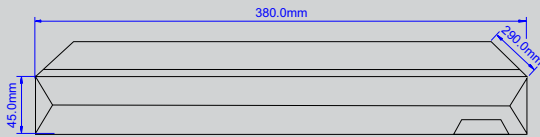

2020-Q1

Key Feature / Smart Function Support

شرایط گارانتی:

- سه سال گارانتی پلاتینیوم بدون قید و شرط کی دی تی شامل:
- آبخوردگی، شکستگی، ضربه دیدگی، خسارت ناشی از صاعقه، زنگ زدگی، نوسانات برق و سایر اتفاقات و صدمات

سایر برتری ها:

- امکان گسترش نرم افزاری به درخواست مصرف کنندگان
- نرم افزارهای موبایل و ویندوز حرفه ای به زبان فارسی و انگلیسی
- عدم اعلام محدودیت نرم افزاری ظرفیت هارد دیسک
- استفاده از CPU و Ram بیشتر نسبت به سایر برندها
- بالا ترین سطح پشتیبانی از دوربین های سایر برندها
- سیستم عامل به زبان فارسی و انگلیسی
- وب نویسی به زبان فارسی و انگلیسی

پشتیبانی از قابلیت های هوشمند:

- عبور از خط
- فنس مجازی
- ورود به منطقه
- خروج از منطقه
- گم شدن اشیاء
- اضافه شدن اشیاء
- تردد شمار افراد
- تشخیص چهره
- تشخیص حرکت
- جستجوی هوشمند تصاویر
- تشخیص حرکت سریع افراد
- تشخیص پوشاندن دوربین
- تشخیص تغییر زاویه دوربین
- تشخیص پارک غیر مجاز خودرو
- تشخیص پرسه زنی افراد
- تشخیص صدای غیر عادی
- تشخیص عدم فکوس لنز
- تشخیص تجمع افراد

Specification / KN-0821B

CPU & Capabilities

CPU	Dual-Core ARM Cortex-A7@1300MHz
IP Channel Input	8CH x 4K@30Fps (Up to 12MP Supported)

Video & Audio

HDMI Output	1CH x 4K (3840 x 2160)
VGA Output	1CH x Full HD (1920 x 1080)
Audio Input/ Output	1CH Input, 1CH Output

Recording

Video Compression	H.264+(Ultra H.264), H.265+ (Ultra H.265) Smart Event Codec
Audio Compression	G.711A, G.711U
Video Resolution	8MP, 5MP, 4MP, 3MP, 1080P, 720P, VGA, 4CIF, DCIF, 2CIF, CIF, QCIF
Input Bandwidth	80 Mbps
Record Mode	Manual, Schedule, Alarm, Event, Smart Event
Pre & Post Record	Pre 1~30 sec, Post 10~300 sec

Playback & Backup

Sync Playback	8CH x 4K@30fps Resolution
Search Mode	Time & Date, Motion, Alarm Input, All Smart Function
Playback Mode	Normal, Time Division, Label, Event, Picture Playback, Smart Playback
Backup Mode	USB Device, Network, Internal Sata burner

Network & Monitoring