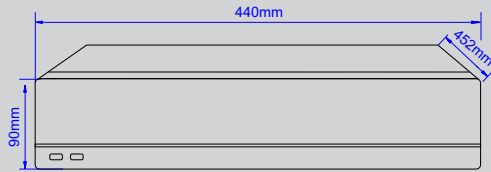

2020-Q1

Key Feature / Smart Function Support

شرایط گارانتی:

- سه سال گارانتی پلاتینیوم بدون قید و شرط کی دی تی شامل:
- آبخوردگی، شکستگی، ضربه دیدگی، خسارت ناشی از صاعقه، زنگ زدگی، نوسانات برق و سایر اتفاقات و صدمات

سایر برتری ها:

- امکان گسترش نرم افزاری به درخواست مصرف کنندگان
- نرم افزارهای موبایل و ویندوز حرفه ای به زبان فارسی و انگلیسی
- عدم اعلام محدودیت نرم افزاری ظرفیت هارد دیسک
- استفاده از CPU و Ram بیشتر نسبت به سایر برندها
- بالا ترین سطح پشتیبانی از دوربین های سایر برندها
- پشتیبانی از دوربین های 12 مگاپیکسلی
- سیستم عامل به زبان فارسی و انگلیسی
- وب نویسی به زبان فارسی و انگلیسی

پشتیبانی از قابلیت های هوشمند:

- عبور از خط
- فنس مجازی
- ورود به منطقه
- خروج از منطقه
- گم شدن اشیاء
- اضافه شدن اشیاء
- تردد شمار افراد
- تشخیص چهره
- تشخیص حرکت
- جستجوی هوشمند تصاویر
- تشخیص حرکت سریع افراد
- تشخیص پوشاندن دوربین
- تشخیص تغییر زاویه دوربین
- تشخیص پارک غیر مجاز خودرو
- تشخیص پرسه زنی افراد
- تشخیص صدای غیر عادی
- تشخیص عدم فکوس لنز
- تشخیص تجمع افراد

Specification / KN-3282B

CPU & Capabilities

CPU	Quad-Core ARM Cortex-A17@1400MHz
IP Channel Input	32CH x 4K@30Fps (Up to 12MP Supported)

Video & Audio

HDMI Output	2CH x 4K (3840 x 2160)
VGA Output	1CH x Full HD (1920 x 1080)
Audio Input/Output	1CH Input, 1CH Output

Recording

Video Compression	H.264+(Ultra H.264), H.265+ (Ultra H.265) Smart Event Codec
Audio Compression	G.711A, G.711U
Video Resolution	12MP, 8MP, 5MP, 4MP, 3MP, 1080P, 720P, VGA, 4CIF, DCIF, 2CIF, CIF, QCIF
Input Bandwidth	320 Mbps
Record Mode	Manual, Schedule, Alarm, Event, Smart Event
Pre & Post Record	Pre 1~30 sec, Post 10~300 sec

Playback & Backup

Sync Playback	16CH x 4K@30fps Resolution
Search Mode	Time & Date, Motion, Alarm Input, All Smart Function
Playback Mode	Normal, Time Division, Label, Event, Picture Playback, Smart Playback
Backup Mode	USB Device, Network, Internal Sata burner