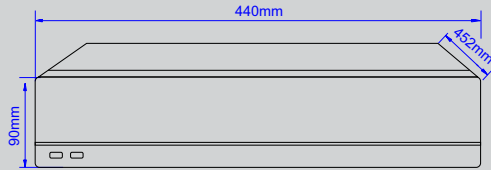

2020-Q1

Key Feature / Smart Function Support

شرایط گارانتی:

- سه سال گارانتی پلاتینیوم بدون قید و شرط کی دی تی شامل:
- آبخوردگی، شکستگی، ضربه دیدگی، خسارت ناشی از صاعقه، زنگ زدگی، نوسانات برق و سایر اتفاقات و صدمات

سایر برتری ها:

- امکان گسترش نرم افزاری به درخواست مصرف کنندگان
- نرم افزارهای موبایل و ویدئوز حرفه ای به زبان فارسی و انگلیسی
- عدم اعلام محدودیت نرم افزاری ظرفیت هارد دیسک
- استفاده از CPU و Ram بیشتر نسبت به سایر برندها
- بالا ترین سطح پشتیبانی از دوربین های سایر برندها
- پشتیبانی از دوربین های 12 مگاپیکسلی
- سیستم عامل به زبان فارسی و انگلیسی
- وب نویسی به زبان فارسی و انگلیسی

پشتیبانی از قابلیت های هوشمند:

- عبور از خط
- فنس مجازی
- ورود به منطقه
- خروج از منطقه
- گم شدن اشیاء
- اضافه شدن اشیاء
- تردد شمار افراد
- تشخیص چهره
- تشخیص حرکت
- جستجوی هوشمند تصاویر
- تشخیص حرکت سریع افراد
- تشخیص پوشاندن دوربین
- تشخیص تغییر زاویه دوربین
- تشخیص پارک غیر مجاز خودرو
- تشخیص پرسه زنی افراد
- تشخیص صدای غیر عادی
- تشخیص عدم فکوس لنز
- تشخیص تجمع افراد

Specification / KN-1642B

CPU & Capabilities

CPU	Quad-Core ARM Cortex-A17@1400MHz
IP Channel Input	16CH x 4K@30Fps (Up to 12MP Supported)

Video & Audio

HDMI Output	1CH x 4K (3840 x 2160)
VGA Output	1CH x Full HD (1920 x 1080)
Audio Input/Output	1CH Input, 1CH Output

Recording

Video Compression	H.264+(Ultra H.264), H.265+ (Ultra H.265) Smart Event Codec
Audio Compression	G.711A, G.711U
Video Resolution	12MP, 8MP, 5MP, 4MP, 3MP, 1080P, 720P, VGA, 4CIF, DCIF, 2CIF, CIF, QCIF
Input Bandwidth	160 Mbps
Record Mode	Manual, Schedule, Alarm, Event, Smart Event
Pre & Post Record	Pre 1~30 sec, Post 10~300 sec

Playback & Backup

Sync Playback	16CH x 4K@30fps Resolution
Search Mode	Time & Date, Motion, Alarm Input, All Smart Function
Playback Mode	Normal, Time Division, Label, Event, Picture Playback, Smart Playback
Backup Mode	USB Device, Network, Internal Sata burner