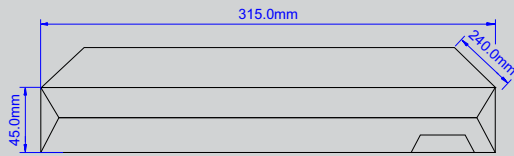

2020-Q1

Key Feature / Smart Function Support

شرایط گارانتی:

- سه سال گارانتی پلاتینیوم بدون قید و شرط کی دی تی شامل:
- آبخوردگی، شکستگی، ضربه دیدگی، خسارت ناشی از صاعقه، زنگ زدگی، نوسانات برق و سایر اتفاقات و صدمات

سایر برتری ها:

- امکان گسترش نرم افزاری به درخواست مصرف کنندگان
- نرم افزارهای موبایل و ویندوز حرفه ای به زبان فارسی و انگلیسی
- عدم اعلام محدودیت نرم افزاری ظرفیت هارد دیسک
- استفاده از CPU و Ram بیشتر نسبت به سایر برندها
- بالا ترین سطح پشتیبانی از دوربین های سایر برندها
- سیستم عامل به زبان فارسی و انگلیسی
- وب نویسی به زبان فارسی و انگلیسی

پشتیبانی از قابلیت های هوشمند:

- عبور از خط
- فنس مجازی
- ورود به منطقه
- خروج از منطقه
- گم شدن اشیاء
- اضافه شدن اشیاء
- تردد شمار افراد
- تشخیص چهره
- تشخیص حرکت
- جستجوی هوشمند تصاویر
- تشخیص حرکت سریع افراد
- تشخیص پوشاندن دوربین
- تشخیص تغییر زاویه دوربین
- تشخیص پارک غیر مجاز خودرو
- تشخیص پرسه زنی افراد
- تشخیص صدای غیر عادی
- تشخیص عدم فکوس لنز
- تشخیص تجمع افراد

Specification / KN-0811B

CPU & Capabilities

CPU	Dual-Core ARM Cortex-A7@1300MHz
IP Channel Input	8CH x 4K@30Fps (Up to 12MP Supported)

Video & Audio

HDMI Output	1CH x 4K (3840 x 2160)
VGA Output	1CH x Full HD (1920 x 1080)
Audio Input/ Output	1CH Input, 1CH Output

Recording

Video Compression	H.264+(Ultra H.264), H.265+ (Ultra H.265) Smart Event Codec
Audio Compression	G.711A, G.711U
Video Resolution	8MP, 5MP, 4MP, 3MP, 1080P, 720P, VGA, 4CIF, DCIF, 2CIF, CIF, QCIF
Input Bandwidth	80 Mbps
Record Mode	Manual, Schedule, Alarm, Event, Smart Event
Pre & Post Record	Pre 1~30 sec, Post 10~300 sec

Playback & Backup

Sync Playback	8CH x 4K@30fps Resolution
Search Mode	Time & Date, Motion, Alarm Input, All Smart Function
Playback Mode	Normal, Time Division, Label, Event, Picture Playback, Smart Playback
Backup Mode	USB Device, Network, Internal Sata burner

Network & Monitoring