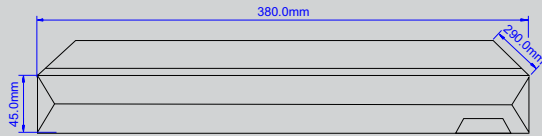

2020-Q1

Key Feature / Smart Function Support

شرایط گارانتی:

- سه سال گارانتی پلاتینیوم بدون قید و شرط کی دی تی شامل:
- آبخوردگی، شکستگی، ضربه دیدگی، خسارت ناشی از صاعقه، زنگ زدگی، نوسانات برق و سایر اتفاقات و صدمات

سایر برتری ها:

- امکان گسترش نرم افزاری به درخواست مصرف کنندگان
- نرم افزارهای موبایل و ویندوز حرفه ای به زبان فارسی و انگلیسی
- عدم اعلام محدودیت نرم افزاری ظرفیت هارد دیسک
- استفاده از CPU و Ram بیشتر نسبت به سایر برندها
- بالا ترین سطح پشتیبانی از دوربین های سایر برندها
- پشتیبانی از دوربین های 12 مگاپیکسلی
- سیستم عامل به زبان فارسی و انگلیسی
- وب نویسی به زبان فارسی و انگلیسی

پشتیبانی از قابلیت های هوشمند:

- عبور از خط
- فنس مجازی
- ورود به منطقه
- خروج از منطقه
- گم شدن اشیاء
- اضافه شدن اشیاء
- تردد شمار افراد
- تشخیص چهره
- تشخیص حرکت
- جستجوی هوشمند تصاویر
- تشخیص حرکت سریع افراد
- تشخیص پوشاندن دوربین
- تشخیص تغییر زاویه دوربین
- تشخیص پارک غیر مجاز خودرو
- تشخیص پرسه زنی افراد
- تشخیص صدای غیر عادی
- تشخیص عدم فکوس لنز
- تشخیص تجمع افراد

Specification / KN-3221B

CPU & Capabilities

CPU	Quad-Core ARM Cortex-A17@1400MHz
IP Channel Input	32CH x 4K@30Fps (Up to 12MP Supported)

Video & Audio

HDMI Output	1CH x 4K (3840 x 2160)
VGA Output	1CH x Full HD (1920 x 1080)
Audio Input/ Output	1CH Input, 1CH Output

Recording

Video Compression	H.264+(Ultra H.264), H.265+ (Ultra H.265) Smart Event Codec
Audio Compression	G.711A, G.711U
Video Resolution	12MP, 8MP, 5MP, 4MP, 3MP, 1080P, 720P, VGA, 4CIF, DCIF, 2CIF, CIF, QCIF
Input Bandwidth	256 Mbps
Record Mode	Manual, Schedule, Alarm, Event, Smart Event
Pre & Post Record	Pre 1~30 sec, Post 10~300 sec

Playback & Backup

Sync Playback	16CH x 4K@30fps Resolution
Search Mode	Time & Date, Motion, Alarm Input, All Smart Function
Playback Mode	Normal, Time Division, Label, Event, Picture Playback, Smart Playback
Backup Mode	USB Device, Network, Internal Sata burner